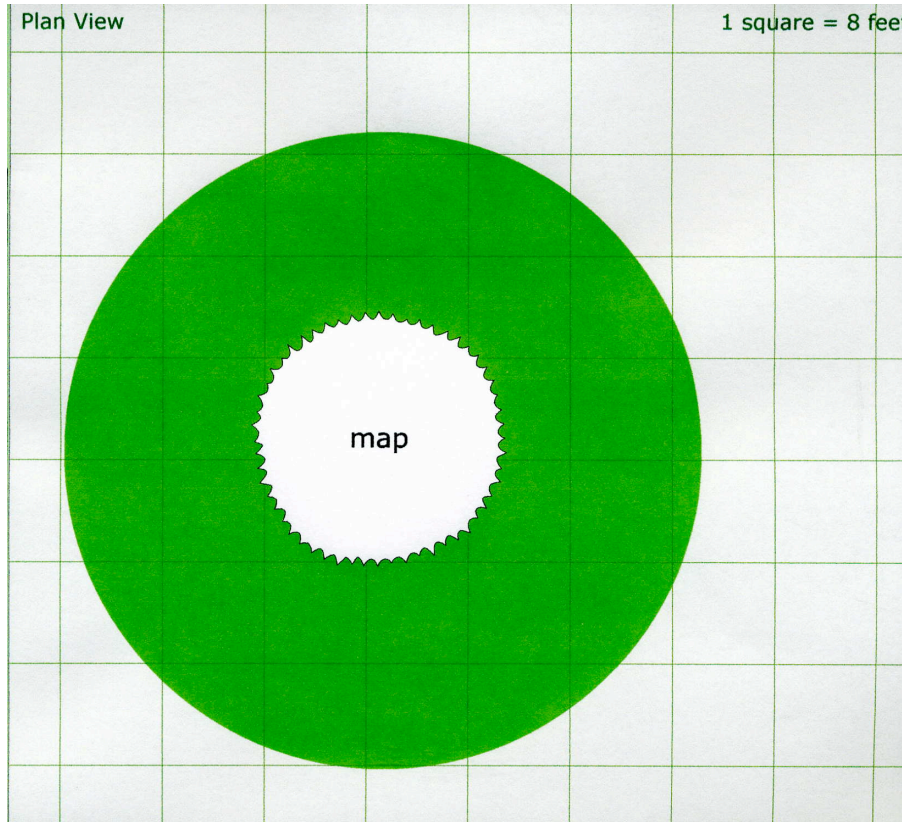

## Deerfield Village Circle Landscaping Design #1

### Circle 1

**Description:**

Estimating 90 foot diameter circle. Outer ring of 20' (not shown) will be grass.

Inner ring, 50' diameter (above): Grass with a tree in the center. Current tree is a maple.

Bench can be added under the tree.

**Key:**

map – Maple